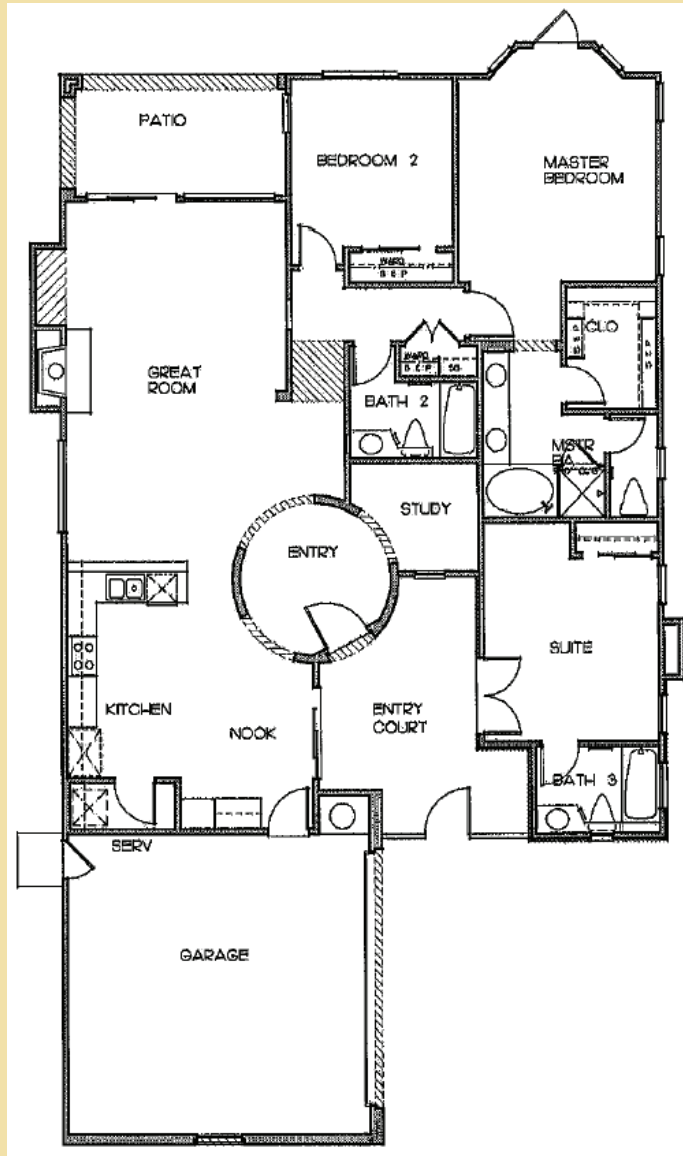

Community: Villa
Plan: 2

Level 1 of 1

Plan Details:

- 1,712 Square Feet
- 3 Bedrooms + Study
- 3 Bathrooms
- 2-Bay Garage
- Single Family, Detached Home
- Single-Level Layout
- Low-Maintenance Home Site